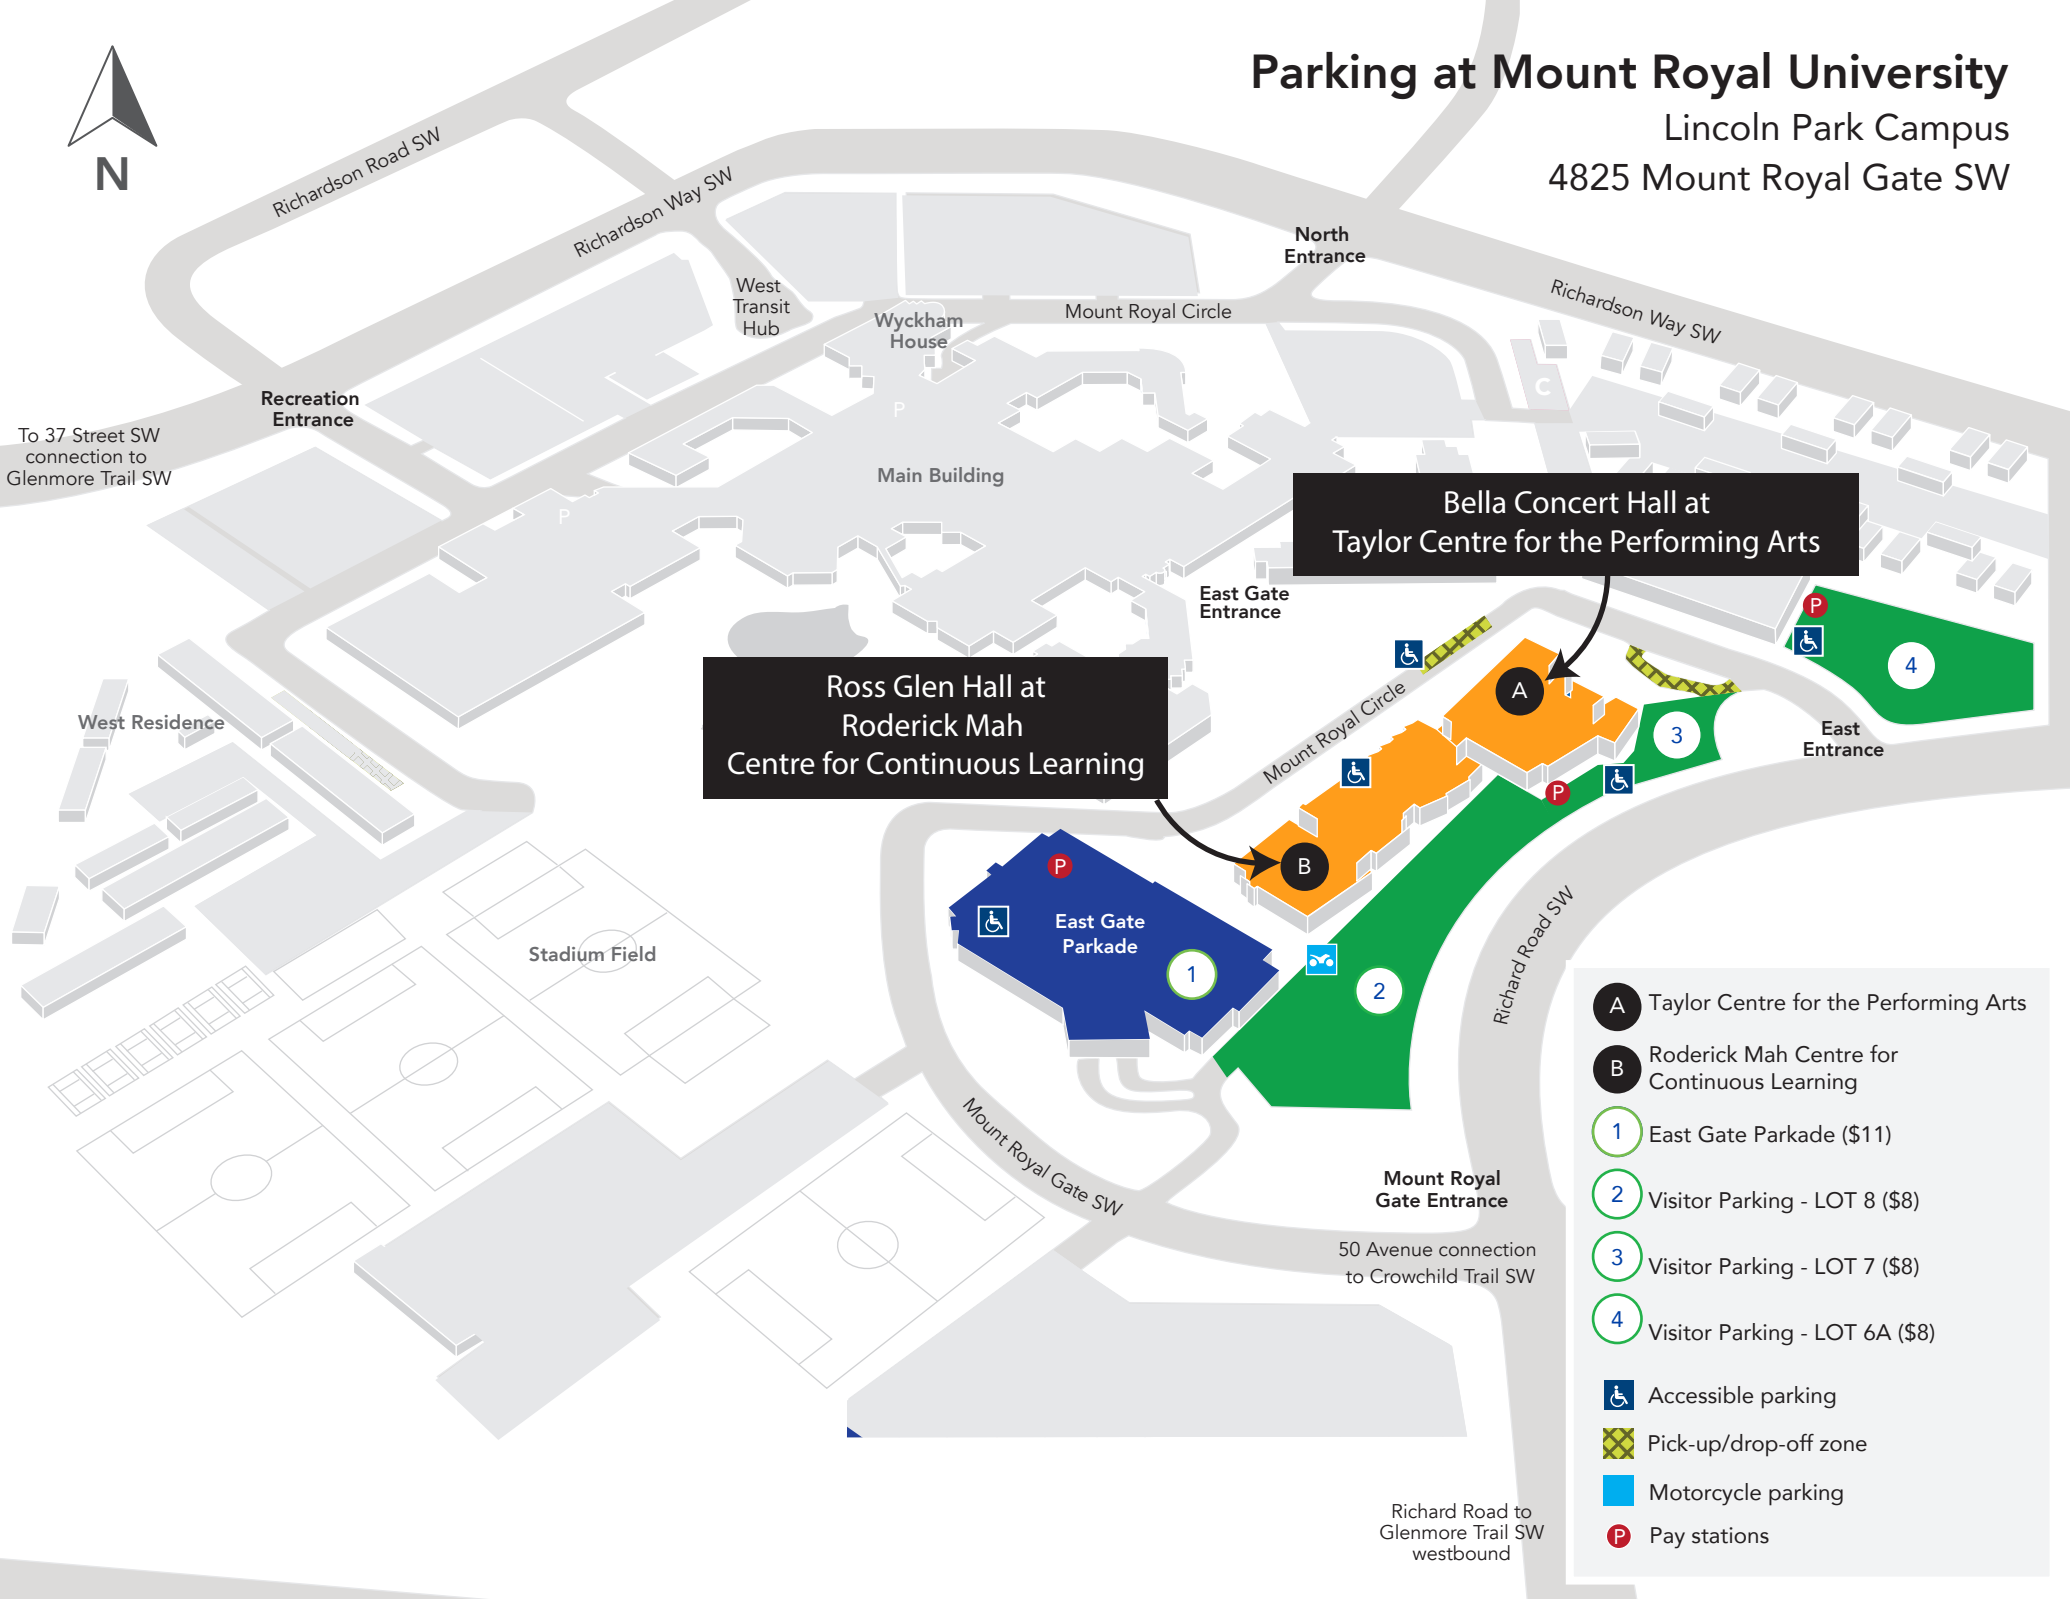

Parking at Mount Royal University

Lincoln Park Campus
4825 Mount Royal Gate SW

To 37 Street SW
connection to
Glenmore Trail SW

Recreation
Entrance

North
Entrance

Ross Glen Hall at
Roderick Mah
Centre for Continuous Learning

Bella Concert Hall at
Taylor Centre for the Performing Arts

- A** Taylor Centre for the Performing Arts
- B** Roderick Mah Centre for Continuous Learning
- 1** East Gate Parkade (\$11)
- 2** Visitor Parking - LOT 8 (\$8)
- 3** Visitor Parking - LOT 7 (\$8)
- 4** Visitor Parking - LOT 6A (\$8)
- Accessible parking
- Pick-up/drop-off zone
- Motorcycle parking
- P** Pay stations

Mount Royal
Gate Entrance
50 Avenue connection
to Crowchild Trail SW

Richard Road to
Glenmore Trail SW
westbound