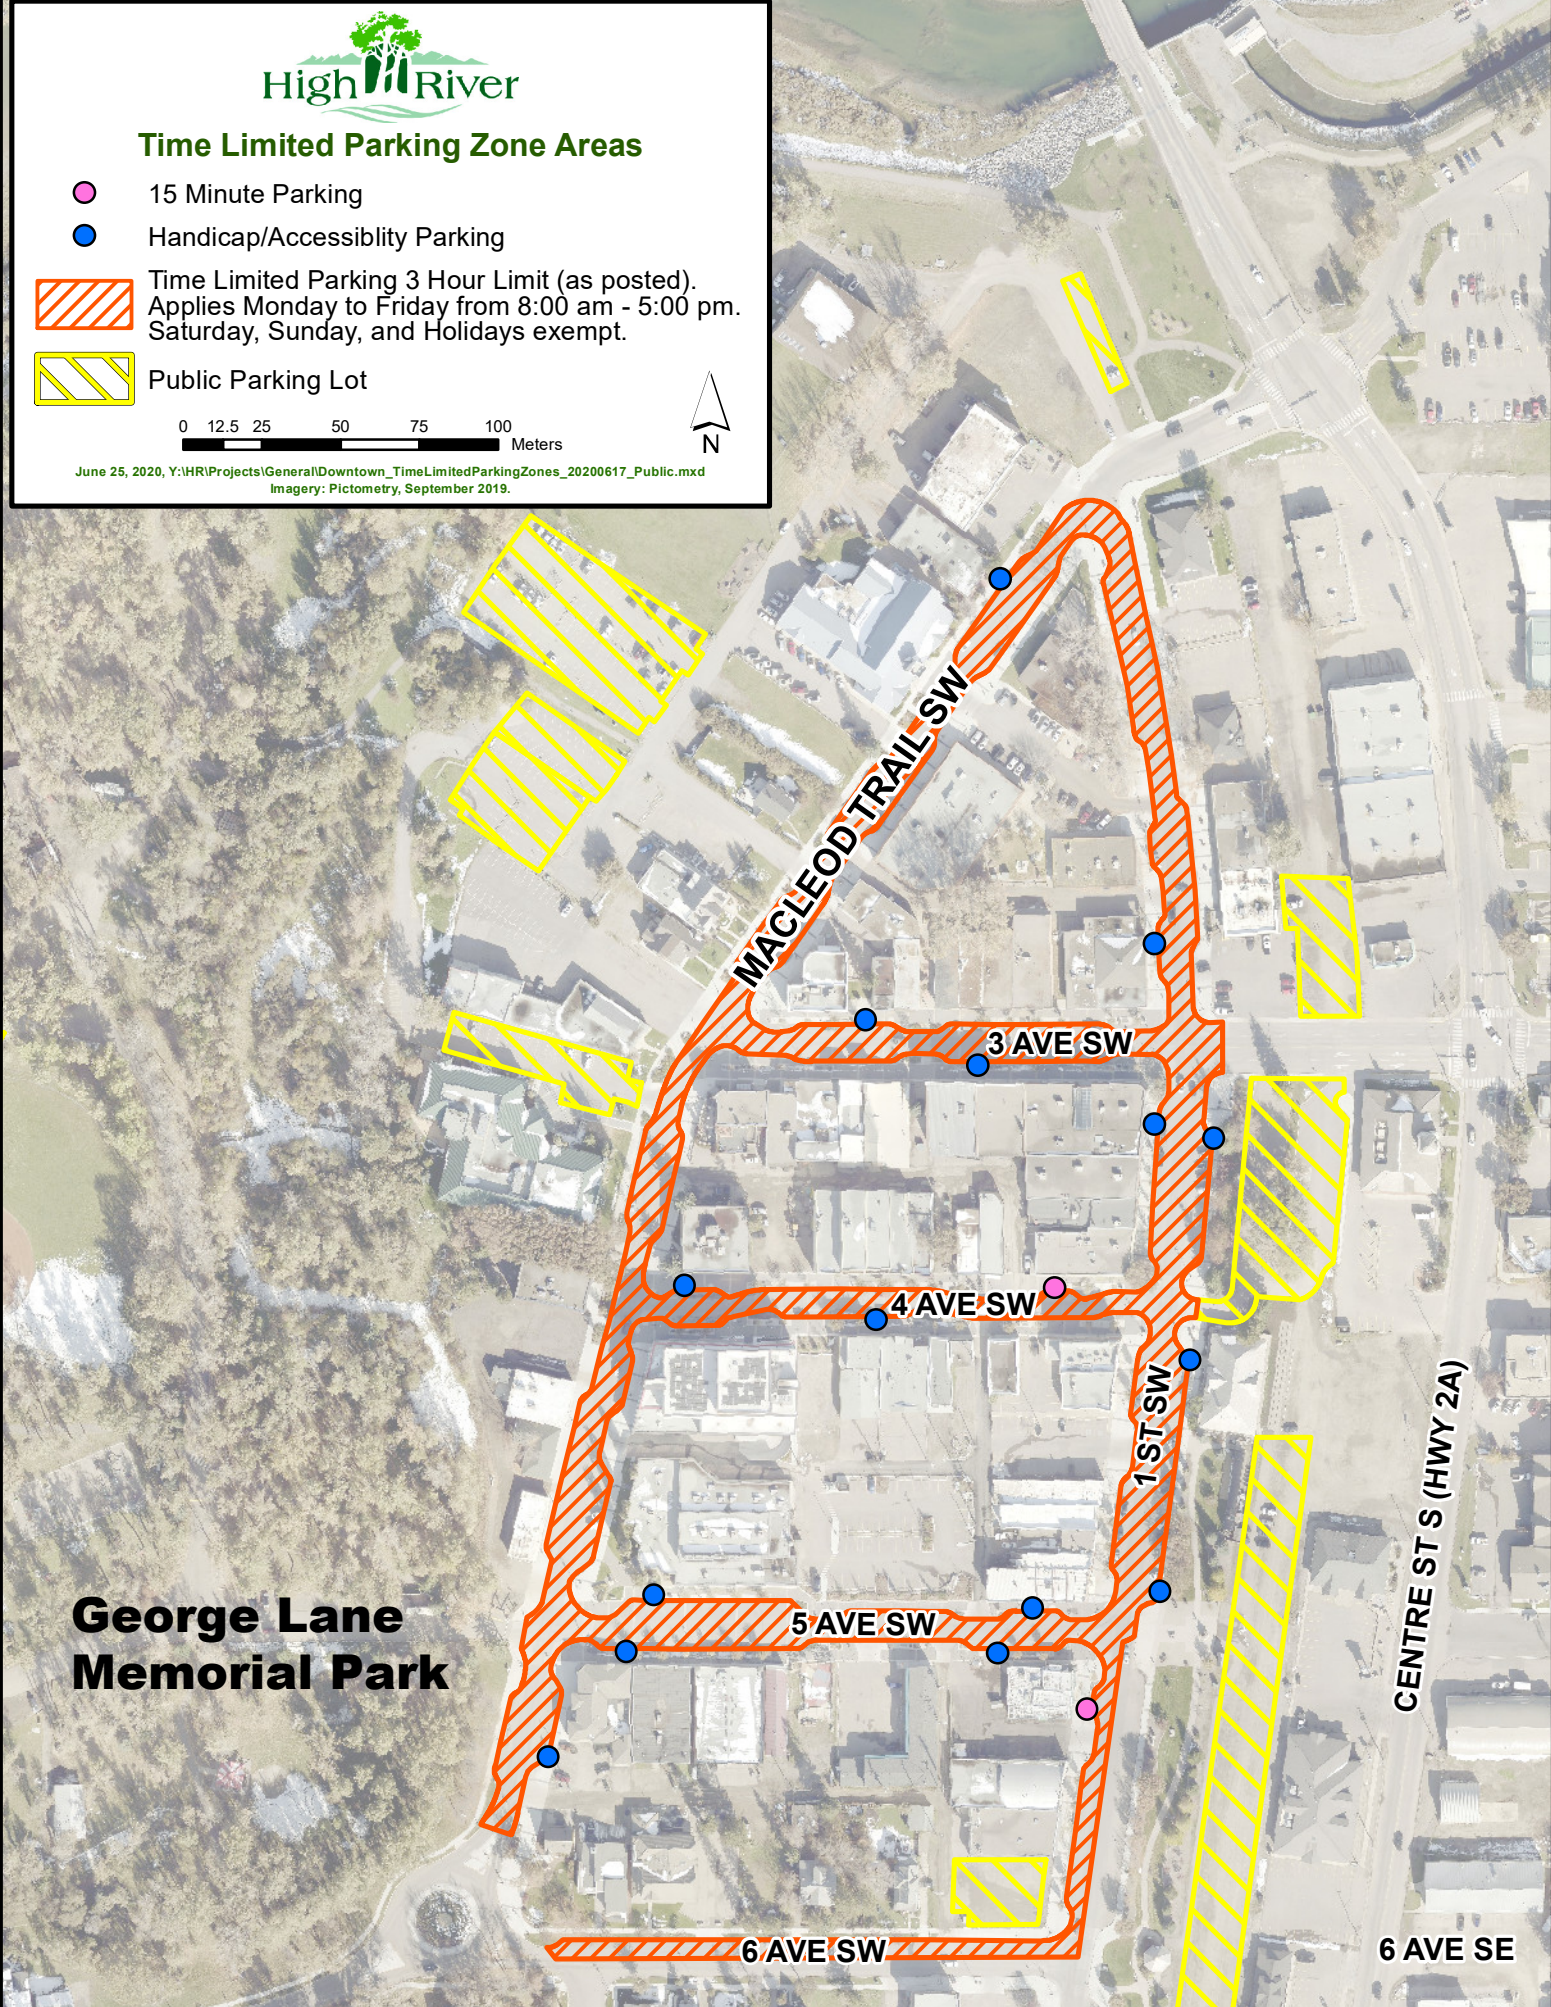

### Time Limited Parking Zone Areas

-  15 Minute Parking
-  Handicap/Accessibility Parking
-  Time Limited Parking 3 Hour Limit (as posted). Applies Monday to Friday from 8:00 am - 5:00 pm. Saturday, Sunday, and Holidays exempt.
-  Public Parking Lot

June 25, 2020, Y:\HR\Projects\General\Downtown\_TimeLimitedParkingZones\_20200617\_Public.mxd  
Imagery: Pictometry, September 2019.

**George Lane Memorial Park**

MACLEOD TRAIL SW

3 AVE SW

4 AVE SW

1 ST SW

5 AVE SW

6 AVE SW

CENTRE ST S (HWY 2A)

6 AVE SE