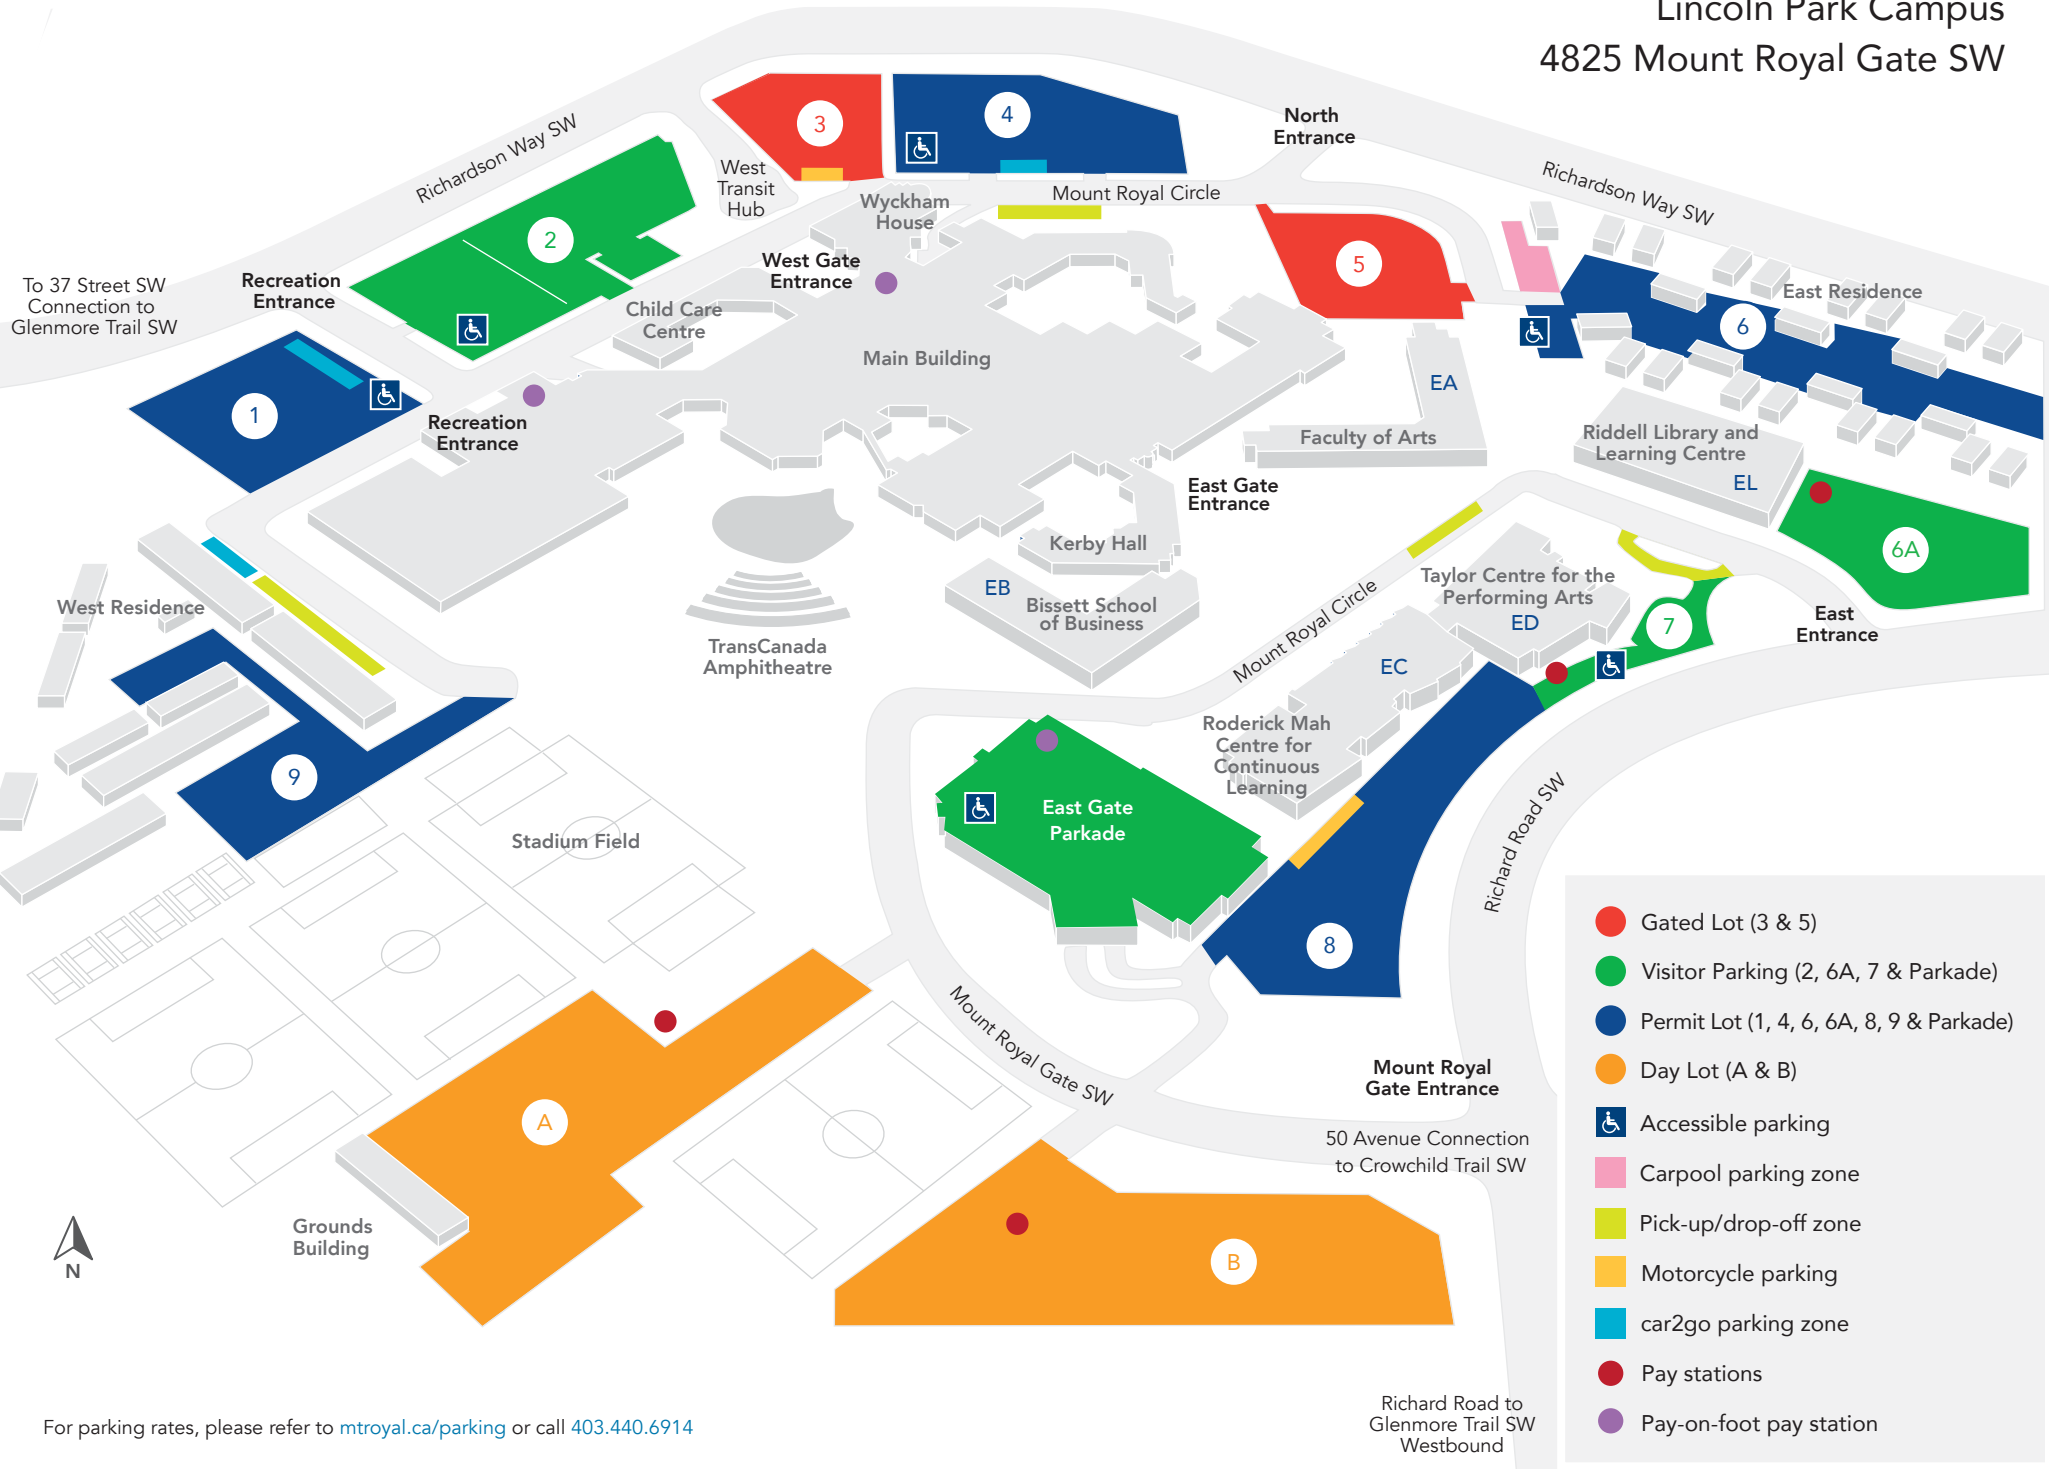

# Parking at Mount Royal University

Lincoln Park Campus  
4825 Mount Royal Gate SW

- Gated Lot (3 & 5)
- Visitor Parking (2, 6A, 7 & Parkade)
- Permit Lot (1, 4, 6, 6A, 8, 9 & Parkade)
- Day Lot (A & B)
- ♿ Accessible parking
- Carpool parking zone
- Pick-up/drop-off zone
- Motorcycle parking
- car2go parking zone
- Pay stations
- Pay-on-foot pay station

For parking rates, please refer to [mtroyal.ca/parking](http://mtroyal.ca/parking) or call 403.440.6914

Richard Road to  
Glenmore Trail SW  
Westbound